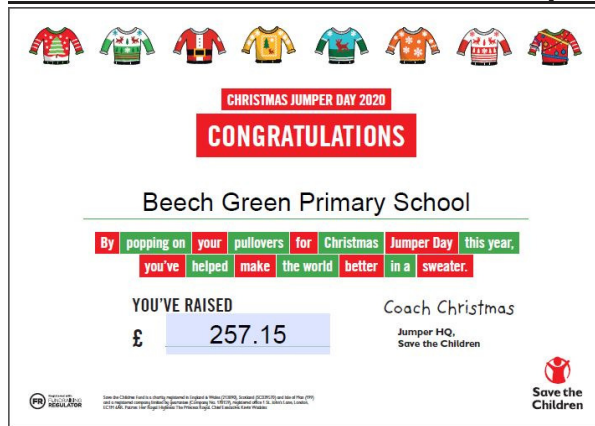

To enquire about the charges and spaces, please contact the Childcare Committee by emailing info@beechgreennursery.co.uk

The wrap around care, which has been offered by school during lockdown, finishes tomorrow.

Save The Children – Christmas Jumper Day

We have received an email to say how brilliantly we all did.

You are so super cool and raised an amazing £257.15 for Save The Children.

Well done and thanks again team Beech Green.